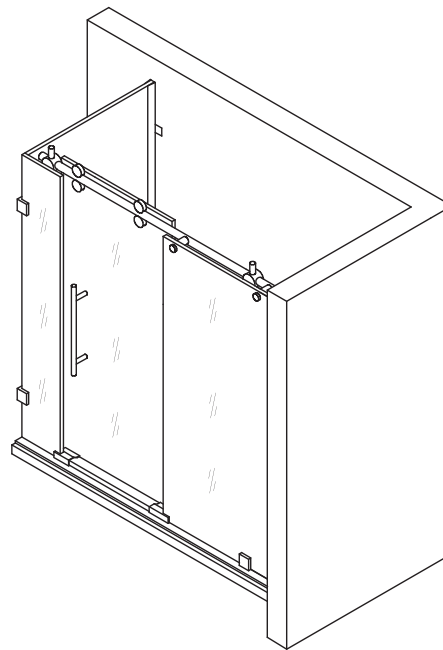

RIGHT INSTALLATION