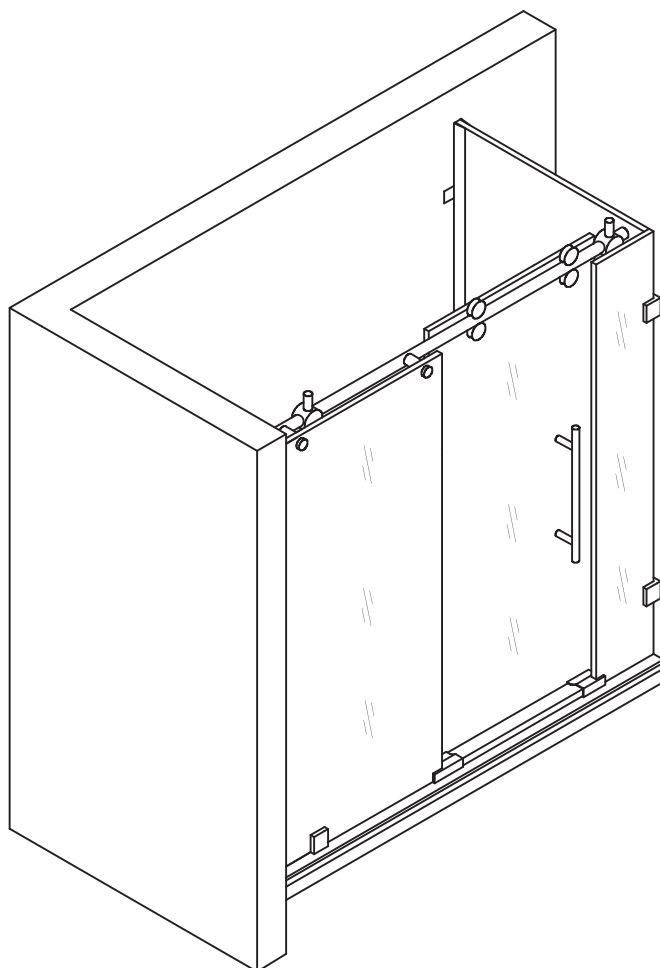

# VIGO Winslow 59 in. Rectangular Sliding Frameless Corner Shower Enclosure

VG06051

### PRODUCT FEATURES

- Left or right-side opening provides versatility for various bathroom floorplans
- Includes all mounting hardware
- Constructed from ANSI Z97.1 and 16 CFR 1201-certified tempered glass
- Continuous seal strips along the door prevent leaks, even through door hinges
- High-quality solid brass hardware resists corrosion and tarnishing
- All VIGO Shower products feature a quality assured Limited Lifetime Warranty

## MEASUREMENTS

DIMENSIONS 'A' AND 'B' INCLUDE GLASS, SEAL STRIPS AND HARDWARE

\* - GLASS AND HARDWARE ONLY (FULLY INSTALLED)

MODEL	DIM. "A"	DIM. "B"	DIM. "C"	HEIGHT	#4- BIG FRONT PANEL (97022)	#5- SMALL FRONT FIXED PANEL (97021)	#6 SIDE GLASS PANEL (97019)	#7 DOOR PANEL (97020)	DOOR OPENING WIDTH
36 X 48	34 5/8"	46 1/2"	22 7/8"	74"	20 1/2" x 74"	3 1/8" x 74"	34" x 74"	24 5/8" x 73 3/4"	19 1/4"
36 X 60	34 5/8"	57 3/4"	28 1/8"	74"	26 1/2" x 74"	3 1/8" x 74"	34" x 74"	30 1/2" x 73 3/4"	25 1/4"