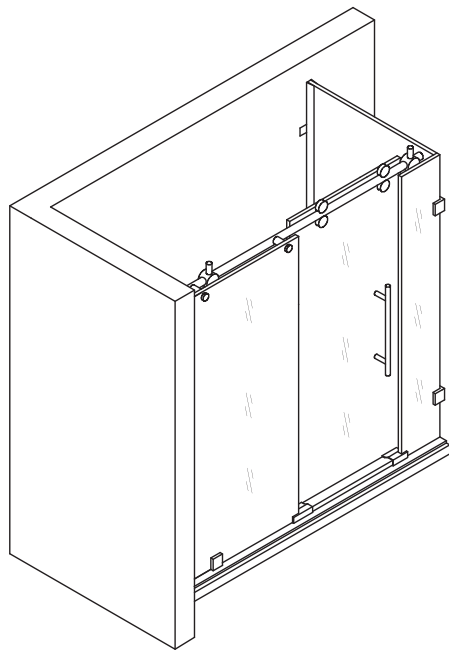

LEFT INSTALLATION