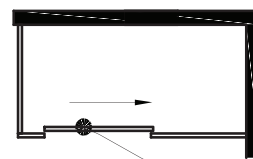

MEASUREMENTS

DIMENSIONS 'A' AND 'B' INCLUDE GLASS, SEAL STRIPS AND HARDWARE

* - GLASS AND HARDWARE ONLY (FULLY INSTALLED)

MODEL	DIM. "A"	DIM. "B"	DIM. "C"	HEIGHT	#4- BIG FRONT PANEL (97022)	#5- SMALL FRONT FIXED PANEL (97021)	#6 SIDE GLASS PANEL (97019)	#7 DOOR PANEL (97020)	DOOR OPENING WIDTH
36 X 48	34 5/8"	46 1/2"	22 7/8"	74"	20 1/2" x 74"	3 1/8" x 74"	34" x 74"	24 5/8" x 73 3/4"	19 1/4"
36 X 60	34 5/8"	57 3/4"	28 1/8"	74"	26 1/2" x 74"	3 1/8" x 74"	34" x 74"	30 1/2" x 73 3/4"	25 1/4"

A, B & C DIMENSIONS WERE MEASURED AFTER SHOWER ENCLOSURE WAS COMPLETELY INSTALLED

LEFT INSTALLATION

RIGHT INSTALLATION

door

door