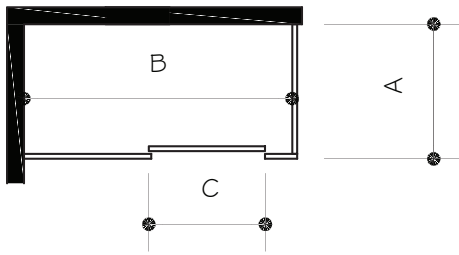

### PRODUCT FEATURES

- Left or right-side opening provides versatility for various bathroom floorplans
- Includes all mounting hardware
- Constructed from ANSI Z97.1 and 16 CFR 1201-certified tempered glass
- Continuous seal strips along the door prevent leaks, even through door hinges
- High-quality solid brass hardware resists corrosion and tarnishing
- All VIGO Shower products feature a quality assured Limited Lifetime Warranty

## MEASUREMENTS

DIMENSIONS 'A' AND 'B' INCLUDE GLASS, SEAL STRIPS AND HARDWARE

\* - GLASS AND HARDWARE ONLY (FULLY INSTALLED)

MODEL	DIM. "A"	DIM. "B"	DIM. "C"	HEIGHT	#4- BIG FRONT PANEL (97022)	#5- SMALL FRONT FIXED PANEL (97021)	#6 SIDE GLASS PANEL (97019)	#7 DOOR PANEL (97020)	DOOR OPENING WIDTH
36 X 48	34 5/8"	46 1/2"	22 7/8"	74"	20 1/2" x 74"	3 1/8" x 74"	34" x 74"	24 5/8" x 73 3/4"	19 1/4"
36 X 60	34 5/8"	57 3/4"	28 1/8"	74"	26 1/2" x 74"	3 1/8" x 74"	34" x 74"	30 1/2" x 73 3/4"	25 1/4"

A, B & C DIMENSIONS WERE MEASURED AFTER SHOWER ENCLOSURE WAS COMPLETELY INSTALLED