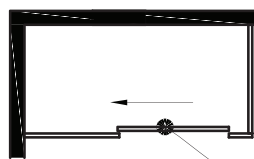

RIGHT INSTALLATION

door